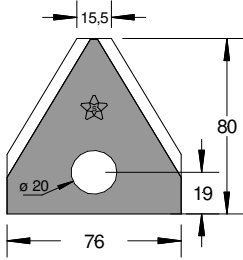

BIO SHREDDER BLADES

www.stellalame.com

BIOTRITURATORI - BIO SHREDDER
БИОНАЕКСЛЕР - BROYEURS
BIOTRITURADORES - НОЖИ ДЛЯ БИОИЗМЕЛЬЧИТЕЛЕЙ

Code

Adaptable to: Code

Adaptable to:

W DIN 80

Regular
Thickness 2