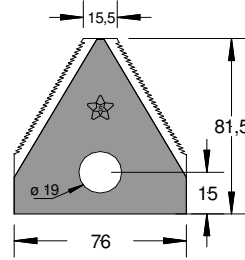

BIO SHREDDER BLADES

www.stellalame.com

BIOTRITURATORI - BIO SHREDDER
БИОНАЕКСЛЕР - BROYEURS
BIOTRITURADORES - НОЖИ ДЛЯ БИОИЗМЕЛЬЧИТЕЛЕЙ

Code

Adaptable to: Code

Adaptable to:

W DIN 80

Regular
Thickness 2

Wagner

222 1 F

Under serrated
Thickness 2 / 3

Negri

BIO T1

Under serrated
Thickness 3

Bio Caravaggi 60-80

BIO T2