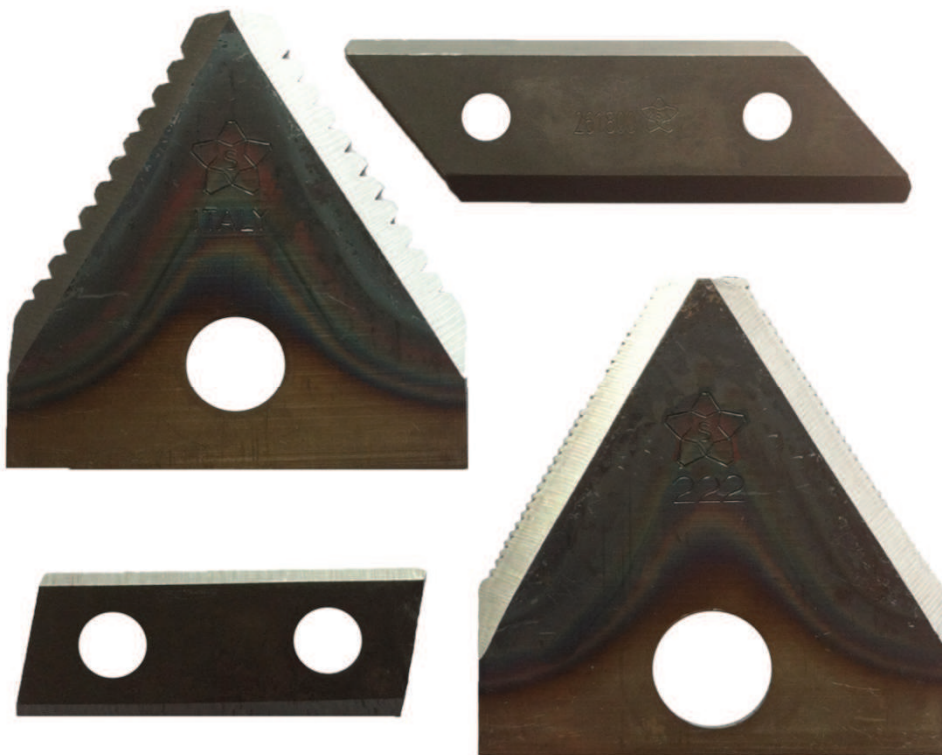

BIO SHREDDER BLADES

www.stellalame.com

BIOTRITURATORI - BIO SHREDDER
БИОНАЕКСЛЕР - BROYEURS
BIOTRITURADORES - НОЖИ ДЛЯ БИОИЗМЕЛЬЧИТЕЛЕЙ

Code

Adaptable to: Code

Adaptable to:

W DIN 80

Regular
Thickness 2

Wagner

222 1 F

Under serrated
Thickness 2 / 3

Negri

BIO T1

Under serrated
Thickness 3

Bio Caravaggi 60-80

BIO T2

Under serrated
Thickness 3

Bio Prof Caravaggi 50-150

SG 26

Regular
Thickness 3

AL-KO 325967
Sandrigarden 261800

SG 27

Regular
Thickness 2

Sandrigarden 275420

D2001 L TA

Regular
Thickness 2,5